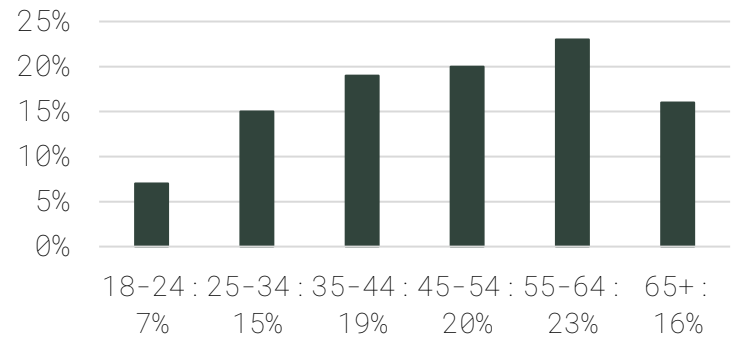

COMBINED MONTHLY GLOBAL AUDIENCE (CENTRALMAINE.COM, PRESSHERALD.COM & SUNJOURNAL.COM)

top 5 by state & town (sessions)

by device (sessions)

gender (users)

age breakdown (users)

**Source: Google Analytics, all site data, January 1 - 31, 2025*