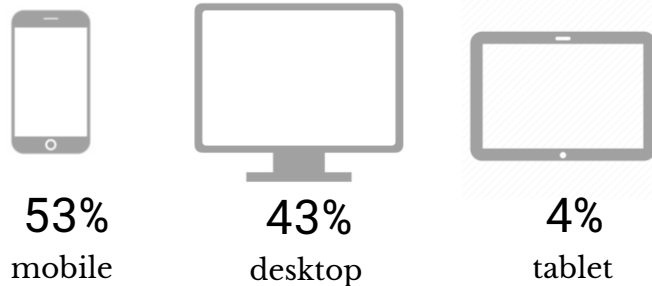

COMBINED MONTHLY GLOBAL AUDIENCE (CENTRALMAINE.COM, PRESSHERALD.COM & SUNJOURNAL.COM)

top 5 by state & town (sessions)

by device (sessions)

gender (users)

age breakdown (users)

**Source: Google Analytics, all site data, January 1 - 31, 2025*