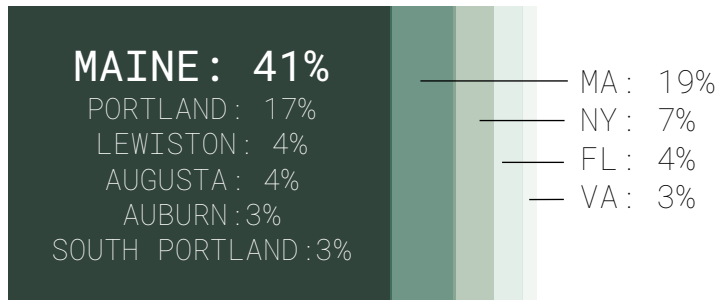

COMBINED MONTHLY GLOBAL AUDIENCE (CENTRALMAINE.COM, PRESSHERALD.COM & SUNJOURNAL.COM)

top 5 by state & town (sessions)

by device (sessions)

gender (users)

age breakdown (users)

**Source: Google Analytics, all site data, January 1 - 31, 2025*