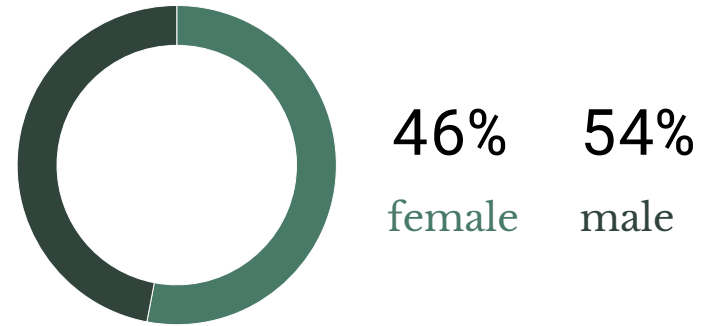

COMBINED MONTHLY GLOBAL AUDIENCE (CENTRALMAINE.COM, PRESSHERALD.COM & SUNJOURNAL.COM)

top 5 by state & town (sessions)

by device (sessions)

gender (users)

age breakdown (users)

**Source: Google Analytics, all site data, January 1 - 31, 2025*